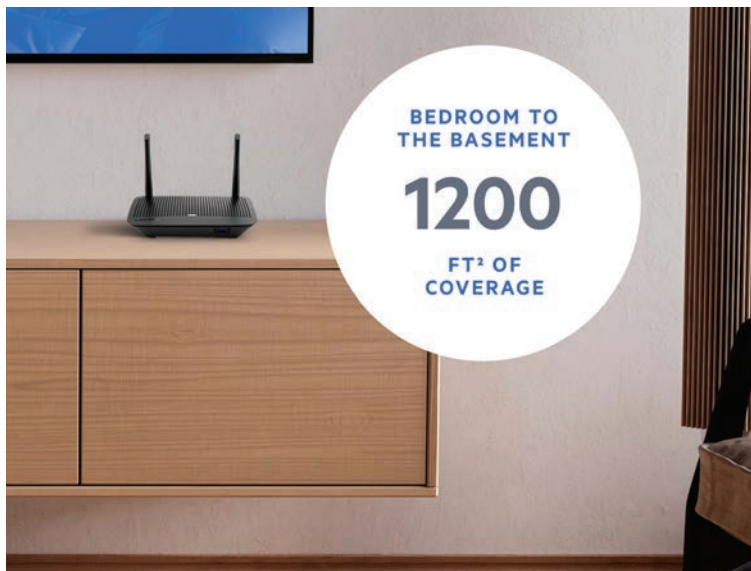

Mesh WiFi That Lets You Stream, Game, and Binge Nonstop

The MR6350 Dual-Band WiFi 5 Router covers up to 1200 square feet* and handles up to 12+ devices at speeds up to 1.3 Gbps. Powered by Intelligent Mesh™ technology that was built from the ground up, your devices will always be on the fastest path to the Internet. If your needs change and you want to grow your network, this future-ready router expands by adding any Linksys mesh-compatible products. Setup is easy using the Linksys app and you'll be streaming and ready to binge in minutes.